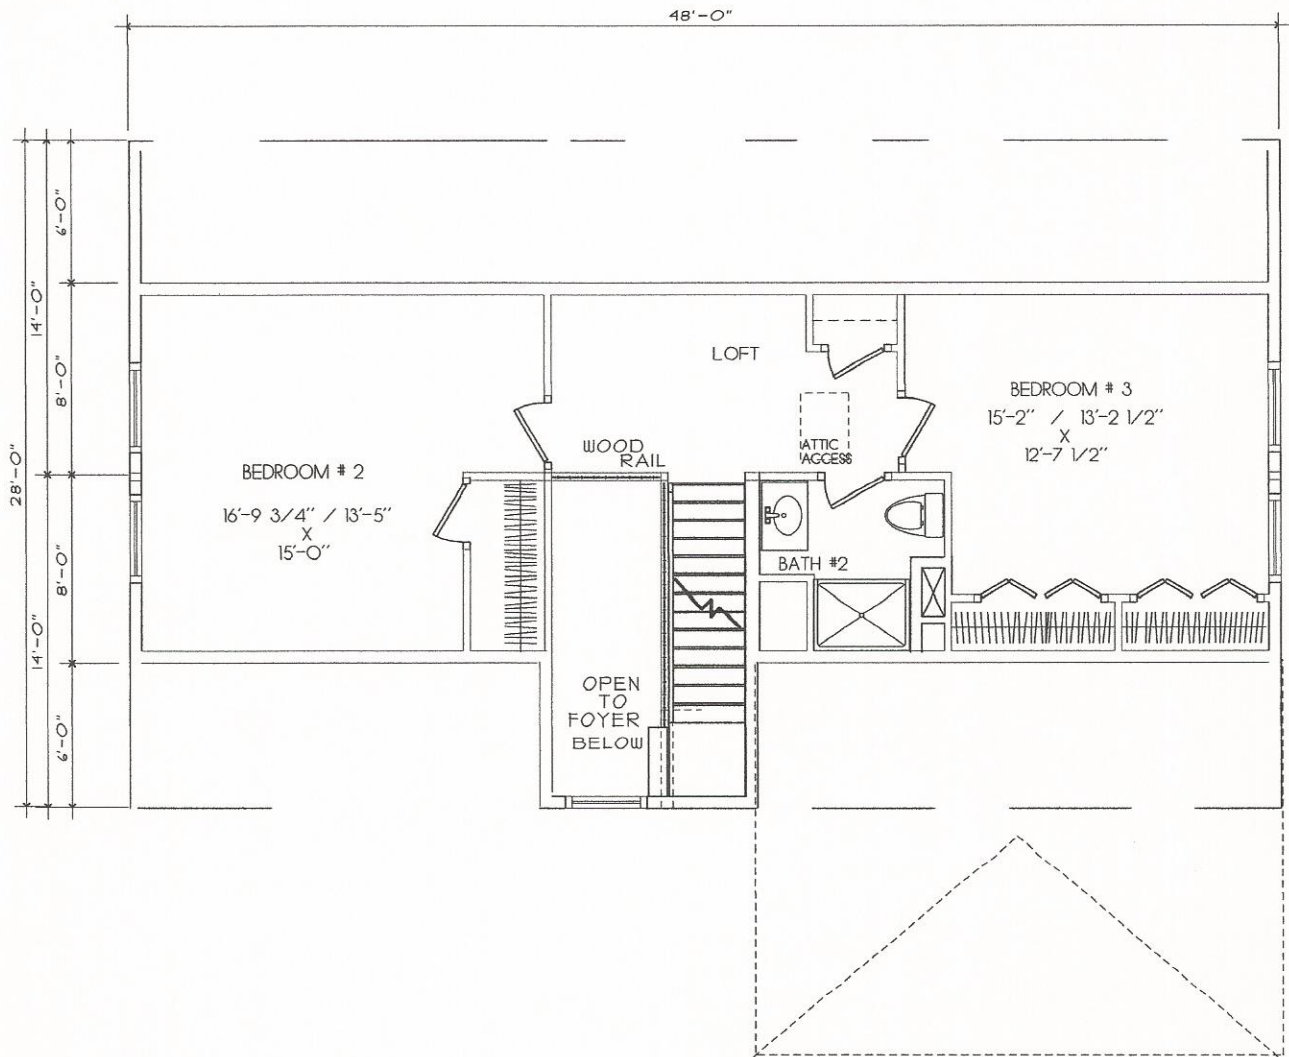

the NEWPORT
2,060 SQUARE FEET

CSI HOMES
CAMBRIDGE, ILLINOIS

the NEWPORT
2,060 SQUARE FEET

CSI HOMES
CAMBRIDGE, ILLINOIS

the NEWPORT
2,060 SQUARE FEET

CSI HOMES
CAMBRIDGE, ILLINOIS