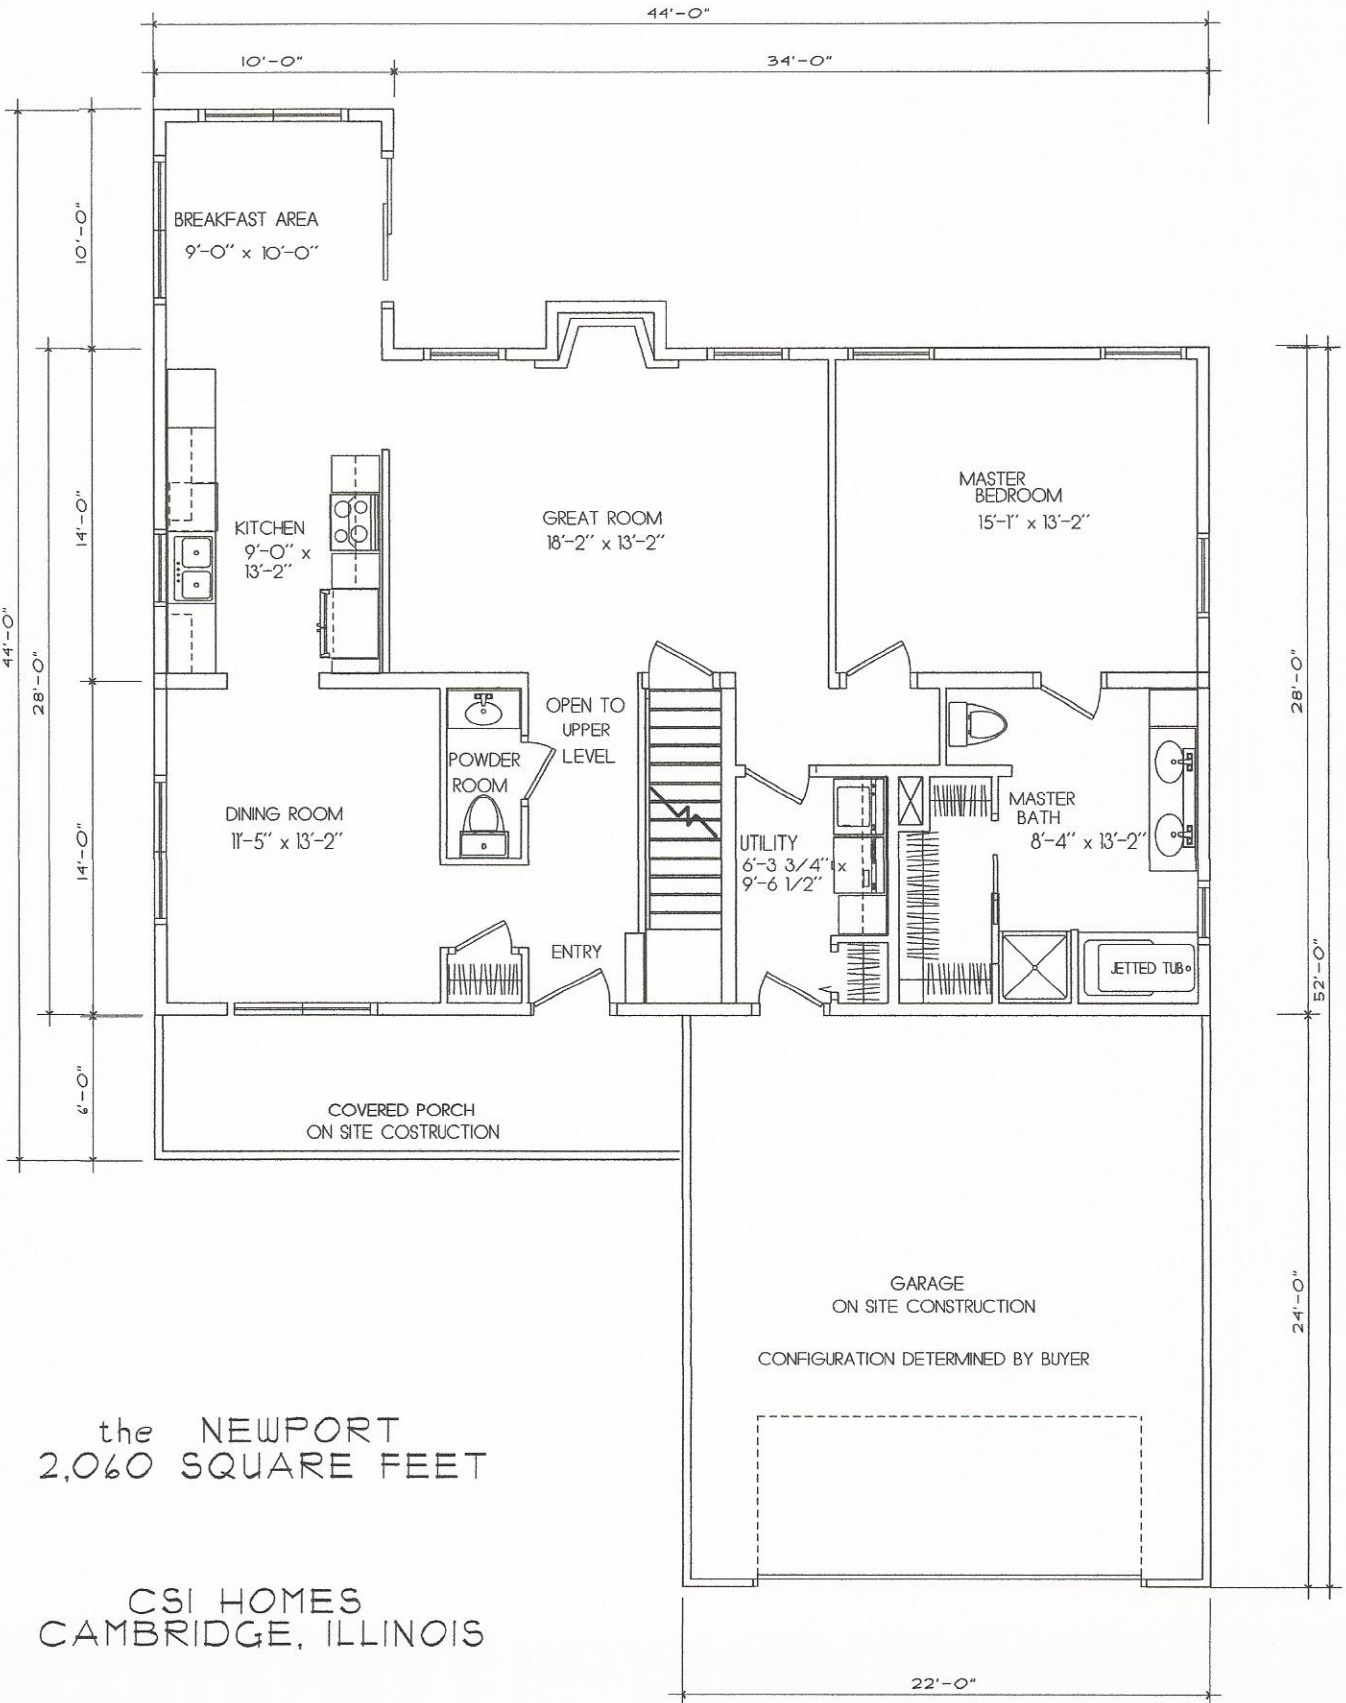

the NEWPORT
2,060 SQUARE FEET

CSI HOMES
CAMBRIDGE, ILLINOIS

the NEWPORT
2,060 SQUARE FEET

CSI HOMES
CAMBRIDGE, ILLINOIS

the NEWPORT
2,060 SQUARE FEET

CSI HOMES
CAMBRIDGE, ILLINOIS